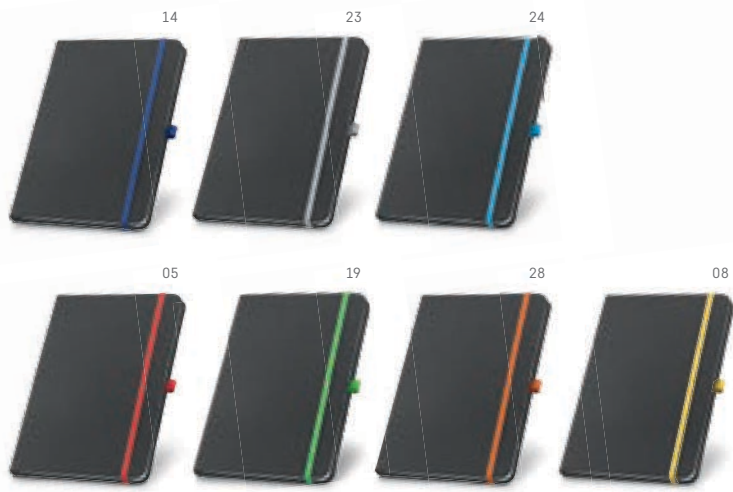

03

05

Plain sheets

A5 HEMINGWAY • 93487

 A5 notepad with 160 plain pages with imitation leather. Hard cover.
 140 x 210 mm
 SCR - 80 x 150 mm

08

Lined sheets

B6 BRISA • 53414

 Notepad with 160 lined pages supplied with bookmark.
 130 x 170 mm
 HTS - 50 x 30 mm

24

Lined sheets

pocket BECKETT • 93732

 Pocket size notepad with 160 lined pages and imitation leather hard cover.
 90 x 140 mm
 SCR - 50 x 80 mm

19

Plain sheets

pocket MEYER • 93425

 Pocket size notepad with 160 plain sheets and hard cover imitation leather.
 90 x 140 mm
 SCR - 50 x 100 mm

A5 CORBIN • 93717
 A5 notepad in imitation leather with hard cover and 160 lined pages and pen holder (pen not included).
 140 x 210 mm
 SCR - 100 x 180 mm