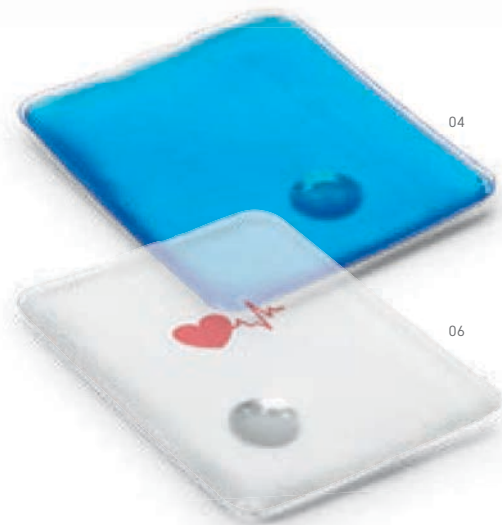

∓ Ø18 x 68 mm
 ↗ SCR - 12 x 30 mm

LOVELY • 94356

PVC heat pouch that generates heat instantly. The bag is heart shaped.

▮ 102 x 90 x 11 mm
 ✂ PDP - 40 x 15 mm

CORDEN • 94353

PVC heat bag that generates heat instantly. This promotional product is a reusable product.