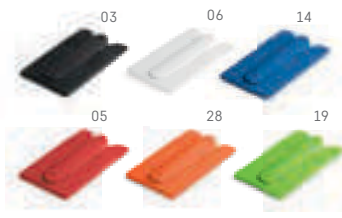

⊥ 130 x 130 x 19 mm
 ↗ SCR - 80 x 18 mm

CARVER • 93321

Silicone smartphone card holder with sticker on the back and smartphone holder.
 57 x 96 x 5 mm
 SCR - 10 x 40 mm

SHELLEY • 93320

Silicone smartphone card holder with sticker on the back.
 57 x 87 x 3 mm
 SCR - 30 x 40 mm