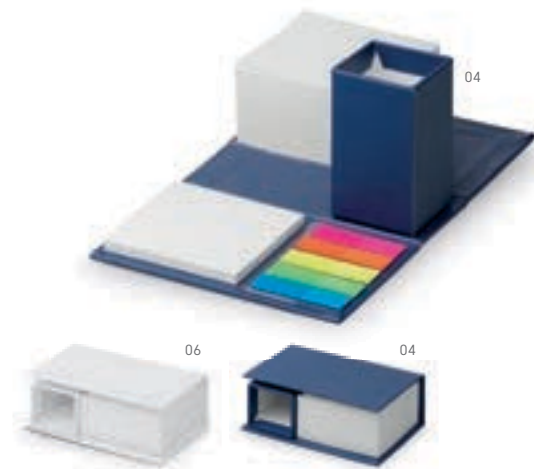

05

04

05

GIFFER • 53428

Set with A5 notepad with 120 lined pages, sticky notes (25 per colour), plastic ruler, wooden ruler, ball pen, two graphite pencils, wood sharpener and eraser.

152 x 210 x 25 mm

SCR - 120 x 180 mm