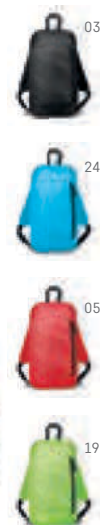

WISEU • 92660

600D backpack with lined interior, mesh side pockets and front pocket. The back and handles are padded.

☒ 300 x 420 x 230 mm

☒ TRS - 70 x 140 mm

24

03

24

05