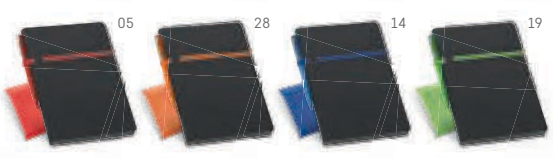

A5 notepad in imitation leather, hard cover and 160 plain pages. This customisable product is provided in a non-woven pouch. Pen not included.
 150 x 210 mm | Pouch: 185 x 240 mm
 SCR - 35 x 160 mm

ROOTS • 93713