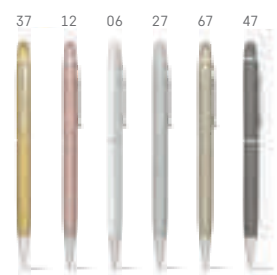

JULIE • 81144

Metal ball pen with touch tip. Supplied in a gift box (disassembled).
∅ 10 x 141 mm | Case: 150 x 15 x 19 mm
LSR - 5 x 35 mm