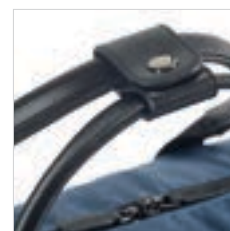

MOTION BACKPACK

92681

The MOTION is a unique 600D backpack with irreverent design. Split leather with PU. The backpack has several compartments, inside pockets and two padded pockets purposely designed to protect a 15.6" laptop and 10.5" tablet. The padded straps and back accentuate the comfort of this backpack. The trolley strap is yet another feature that emphasizes the practical side of this backpack making it easy to carry around. The flap front pocket and side pockets are equally unique in their design, from the asymmetry of the front pocket to the hidden side pocket that can hold a water bottle. The MOTION is supplied in a non-woven bag.

± 410 x 330 x 150 mm | Bag: 530 x 500 x 80 mm
/ LSR - 40 x 10 mm

MOTION BAG

92521

The MOTION is a practical and stylish 600D cationic polyester travel bag with split leather with PU. Its spacious main compartment is ideal for storing clothes and other utilities needed for short trips. It also has four inside pockets and a front pocket with an asymmetrical design flap, which characterizes this line and gives it a modern look. It has a magnet closure. The practicality of this bag is matched by a detailed and careful design that leads to details such as the space to put the name tag, the metallic feet that protect the bag when set down, the design of the zipper that allows it to be closed with a lock (not included) and the straps designed to be adjustable and comfortable. MOTION is supplied in a non-woven bag.

± 500 x 300 x 250 mm | Bag: 700 x 450 x 75 mm
/ LSR - 40 x 10 mm