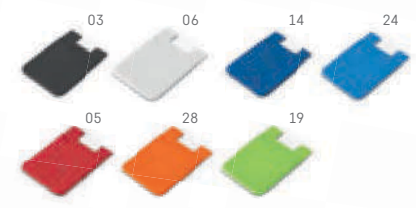

⊥ 130 x 130 x 19 mm
 ↗ SCR - 80 x 18 mm

CARVER • 93321

Silicone smartphone card holder with sticker on the back and smartphone holder.
 57 x 96 x 5 mm
 SCR - 10 x 40 mm

SHELLEY • 93320

Silicone smartphone card holder with sticker on the back.
 57 x 87 x 3 mm
 SCR - 30 x 40 mm