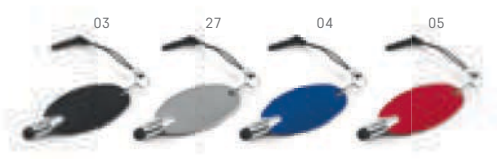

⊥ Ø25 x 45 mm

↗ PDP - 12 x 3 mm

HOOKE • 97367

Mobile phone holder in ABS and TPR.
 Closed: 89 x 30 x 9 mm
 SCR - 45 x 25 mm

UREY • 97307

Touch tip with LCD screen cleaner.
 62 x 30 x 12 mm
 PDP - 35 x 12 mm