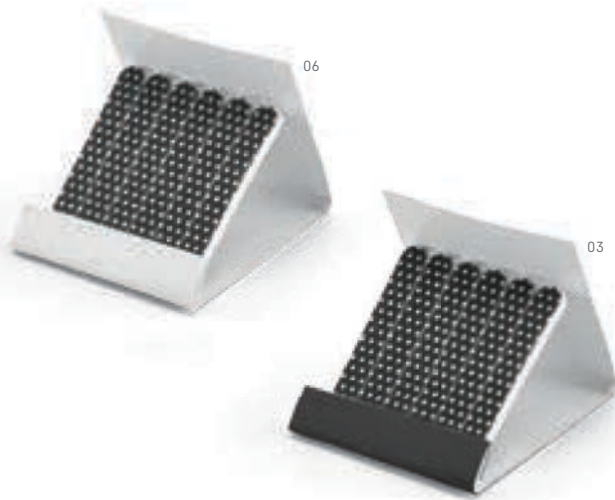

☒ Box: 160 x 90 x 25 mm
☒ DGL - 90 x 50 mm

PE

JENETTE • 92198

Six-piece stainless steel manicure set, supplied in imitation leather pouch.

☒ 78 x 120 mm
☒ PDP - 30 x 35 mm

37

ANISTON • 94856

Set of 6 files supplied in cardboard box.