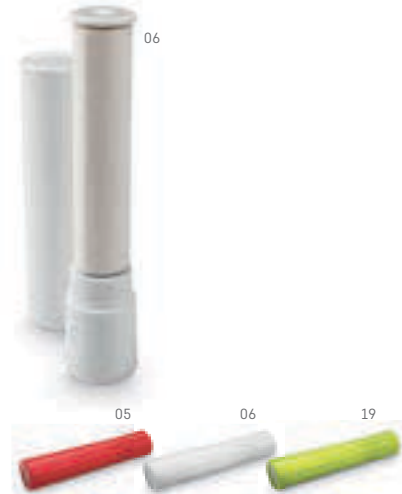

VANCE • 71025

Sticky lint roller

∅ 25 x 117 mm
PDP - 12 x 50 mm