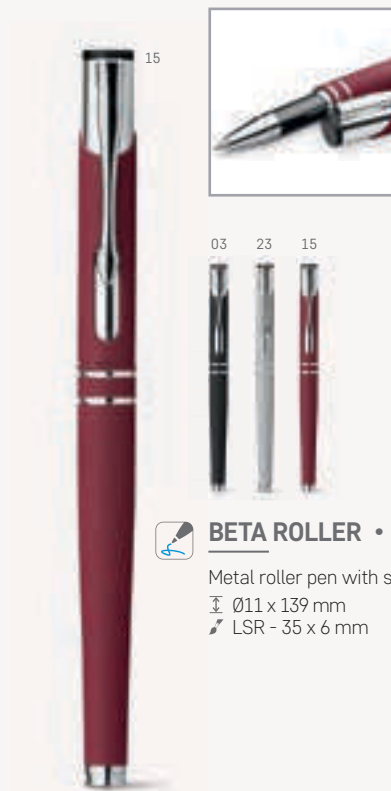

BETA ROLLER • 13574

Metal roller pen with soft rubber finish.

∅ 11 x 139 mm

LSR - 35 x 6 mm