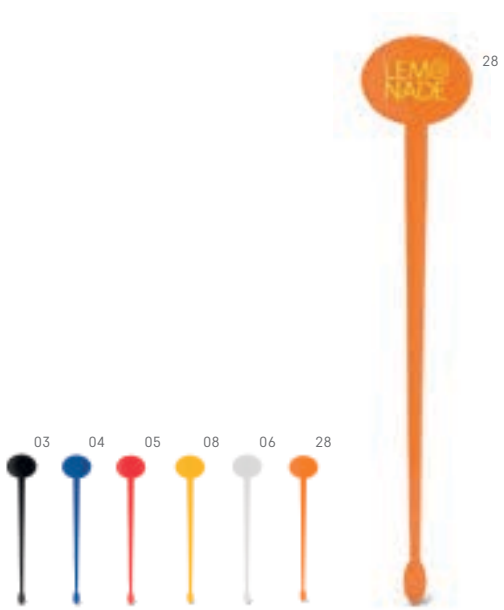

BUCHANIO • 93971

MADE IN EUROPE

PS cocktail stirrer.

☿ 35 x 180 mm

♣ PDP - 15 x 25 mm