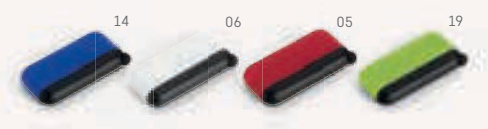

⊥ Ø25 x 45 mm

↗ PDP - 12 x 3 mm

HOOKE • 97367

Mobile phone holder in ABS and TPR.
 Closed: 89 x 30 x 9 mm
 SCR - 45 x 25 mm

UREY • 97307

Touch tip with LCD screen cleaner.
 62 x 30 x 12 mm
 PDP - 35 x 12 mm