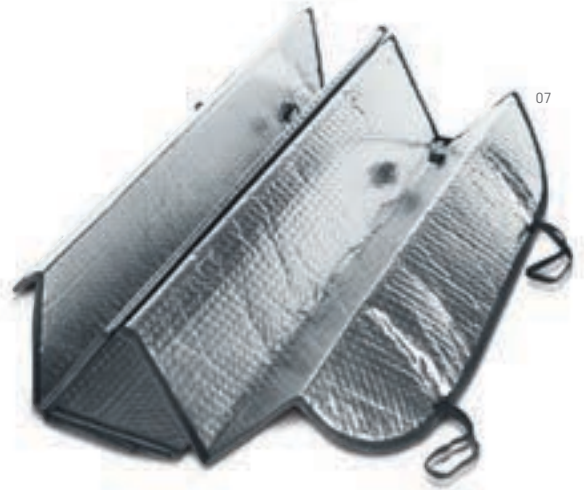

07

GUARDSUN • 98192

PE bubble car sunshade lined with aluminium foil on front and back. This sunshade is suitable for front glass and includes 2 suction cups.

▮ 1300 x 600 mm
⚡ TXP - 550 x 300 mm