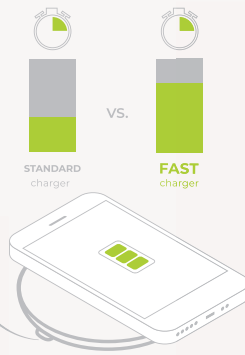

⊥ 42 x 25 x 85 mm
 ↗ PDP - Ø40 mm

WOESE • 97361

ABS USB adapter with 5V/1A output.

⊥ 48 x 35 x 14 mm
 ↗ PDP - 35 x 15 mm

COUPLE WITH ADAPTORS

97160 + 97362

BURNELL • 97908

Backlit ABS wireless charger with rubber finish. This charger has micro USB cable that allows quick charging. The charger has 5V/2A and 9V/1.67A inputs and has 10W charging power.