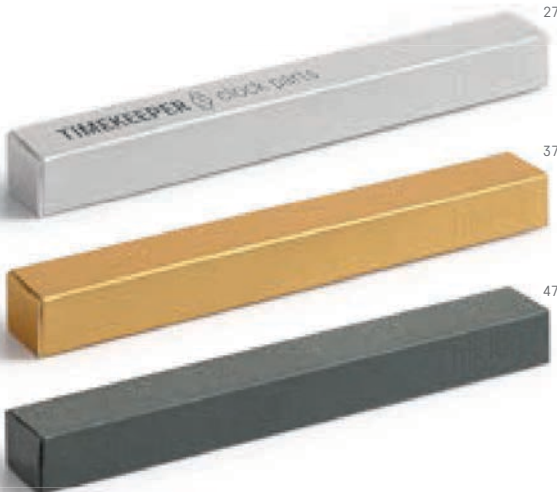

27

37

47

LELLO • 91973

Cardboard pouch for 1 ball pen.
Supplied disassembled.
150 x 15 x 19 mm
PDP - 60 x 10 mm