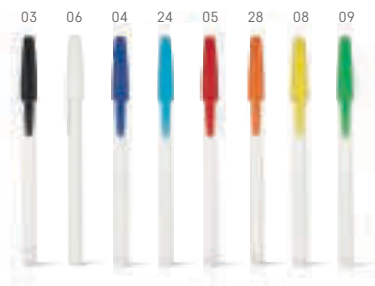

Non-slip ball pen.
 ∅ 10 x 142 mm
 PDP - 6 x 55 mm

KISO • 81102
 ABS ball pen with clip.
 ∅ 11 x 136 mm
 PDP - 6 x 50 mm

GAIA • 81151
 ABS ball pen with clip.
 ∅ 11 x 141 mm
 PDP - 6 x 50 mm

CARIOCA
 MADE IN EUROPE