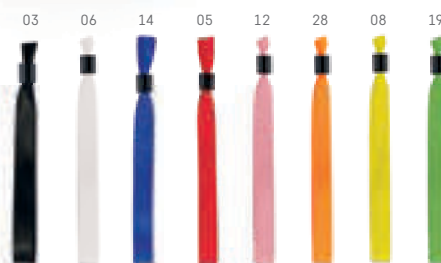

TRUDY • 93398

Aluminum keyring with whistle.

∅ 07 x 45 mm
 ↗ LSR - 6 x 28 mm

CLAPPY • 98073

Useful and fun hand clapper.

∅ 85 x 185 x 19 mm
 ↗ PDP - 25 x 25 mm

SECCUR • 94970

Satin invariable bracelet with security lock.