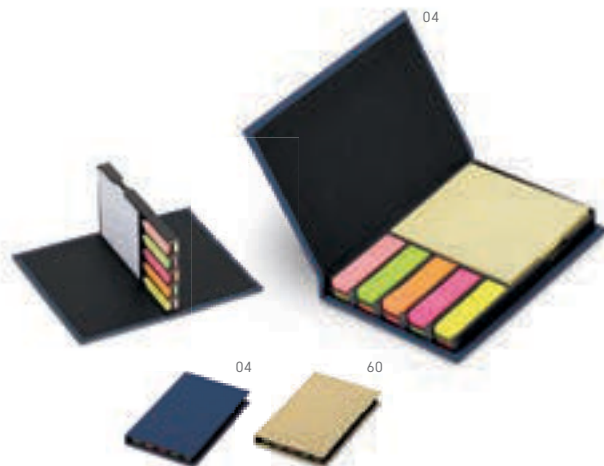

04

04

60

LOVECRAFT • 93793

Sticky notes set with 12 sets (40 sheets each) and cardboard cover.

85 x 132 x 15 mm

PDP - 15 x 50 mm