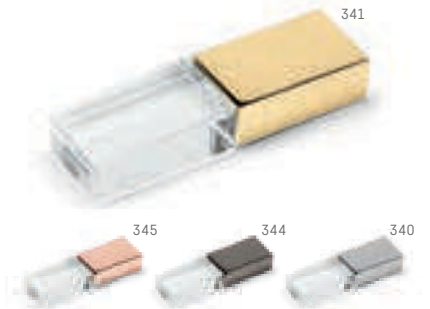

77591

UDP flash drive.
☞ 62 x 29 x 4 mm

77595

UDP flash drive.
☞ 60 x 18 x 10 mm

77505

USB flash drive. Imitation leather. With carabiner clip. Any Pantone® colour starting at 1.000 pcs.
☞ 100 x 26 x 11 mm