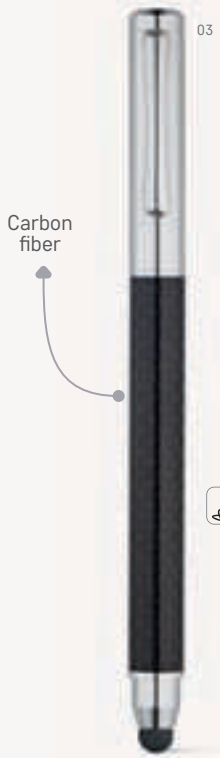

☒ Ø13 x 141 mm | Case: 180 x 78 x 35 mm
 ✂ PDP - 7 x 30 mm

EZEKIEL SET • 81210

Metal ball pen and roller set supplied in cushioned gift box.

☒ Ø11 x 140 | Box: 180 x 57 x 25 mm
 ✂ LSR - 6 x 40 mm

 **RUBIC • 91845**