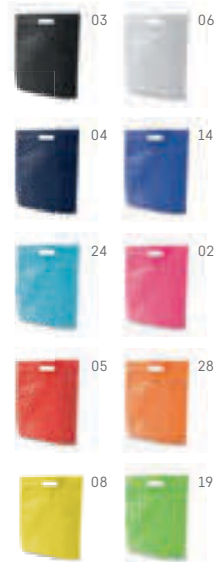

STRATFORD • 92499

Non-woven bag (80 g/m²). Thermo sealed.
☿ 355 x 390 x 85 mm
✂ TXP - 260 x 260 mm