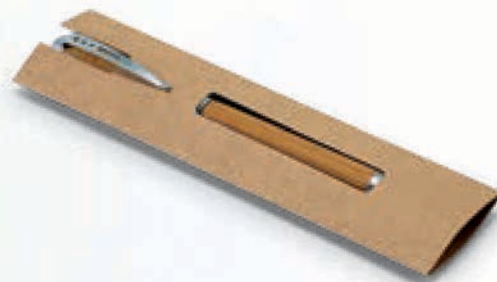

LAKE • 91339

Bamboo ball pen with metal clip. This ball pen is supplied with a cardboard pouch.

∅ 11 x 137 mm | Pouch: 155 x 40 mm

PDP - 7 x 40 mm

60

BACH • 91335

Bamboo ball pen with metal clip and non-slip grip. Supplied with cardboard pouch.

∅ 12 x 140 mm | Pouch: 155 x 40 mm

PDP - 7 x 50 mm