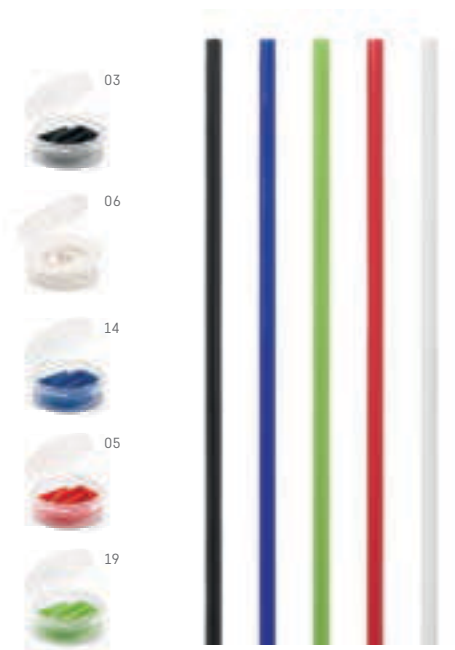

DRINKY • 94091

100% silicone reusable straw. This straw is supplied in a translucent white PP case with matte finish allowing it to be carried.

☿ Straw: Ø7 x 250 mm | Case: Ø55 x 20 mm

♣ SCR - Ø35 mm