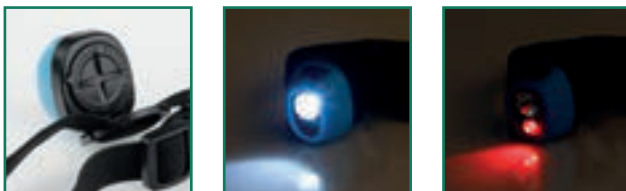

∅ 110 x 17 x 60 mm
PDP - 35 x 7 mm

LED STANY • 94747

Headlamp with elastic strap, 8 white LEDs and 2 red LEDs, flash function. Includes 3 AAA batteries.

- ⊥ 80 x 40 x 60 mm
- ↗ PDP - 25 x 10 mm

TORCH
with various light modes
and positioning