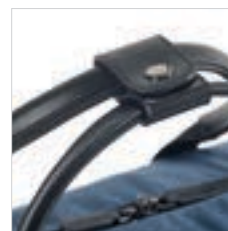

MOTION BACKPACK **92681**

The MOTION is a unique 600D backpack with irreverent design. Split leather with PU. The backpack has several compartments, inside pockets and two padded pockets purposely designed to protect a 15.6" laptop and 10.5" tablet. The padded straps and back accentuate the comfort of this backpack. The trolley strap is yet another feature that emphasizes the practical side of this backpack making it easy to carry around. The flap front pocket and side pockets are equally unique in their design, from the asymmetry of the front pocket to the hidden side pocket that can hold a water bottle. The MOTION is supplied in a non-woven bag.

📏 410 x 330 x 150 mm | Bag: 530 x 500 x 80 mm
📏 LSR - 40 x 10 mm

MOTION BAG **92521**

The MOTION is a practical and stylish 600D cationic polyester travel bag with split leather with PU. Its spacious main compartment is ideal for storing clothes and other utilities needed for short trips. It also has four inside pockets and a front pocket with an asymmetrical design flap, which characterizes this line and gives it a modern look. It has a magnet closure. The practicality of this bag is matched by a detailed and careful design that leads to details such as the space to put the name tag, the metallic feet that protect the bag when set down, the design of the zipper that allows it to be closed with a lock (not included) and the straps designed to be adjustable and comfortable. MOTION is supplied in a non-woven bag.

📏 500 x 300 x 250 mm | Bag: 700 x 450 x 75 mm
📏 LSR - 40 x 10 mm