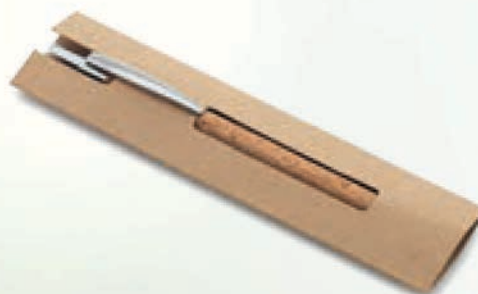

LAKE • 91339

Bamboo ball pen with metal clip. This ball pen is supplied with a cardboard pouch.

∅ 11 x 137 mm | Pouch: 155 x 40 mm

PDP - 7 x 40 mm

60

BACH • 91335

Bamboo ball pen with metal clip and non-slip grip. Supplied with cardboard pouch.

∅ 12 x 140 mm | Pouch: 155 x 40 mm

PDP - 7 x 50 mm

03

NATURA • 91647

Cork and aluminum ball pen. Supplied with cardboard gift pouch.

∅ 9 x 139 mm | Pouch: 155 x 40 mm

SCR - 10 x 100 mm

60