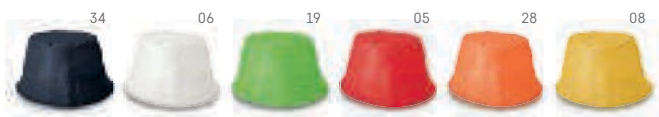

JONATHAN • 99453

Polyester bucket hat.

Size: 580 mm

TR - 90 x 55 mm