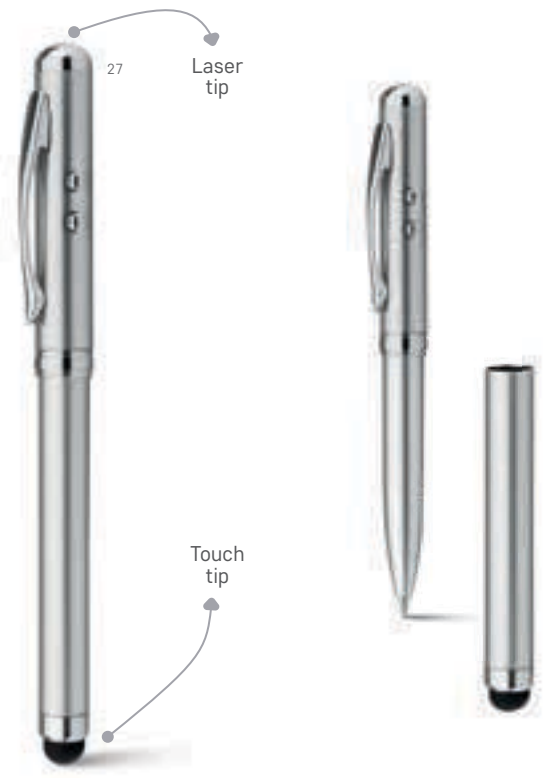

HALEY • 91899

Aluminum roller and ball pen set. Supplied in a padded gift case.
 ∅ 11 x 138 mm | Case: 175 x 55 x 25 mm
 LSR - 5 x 35 mm

DOUBLETTE • 91844

Metal ball pen and roller set. Both products have touch tips. The set is supplied in a padded gift box.
 ∅ 10 x 133 mm | Case: 175 x 55 x 25 mm
 PDP - 6 x 35 mm