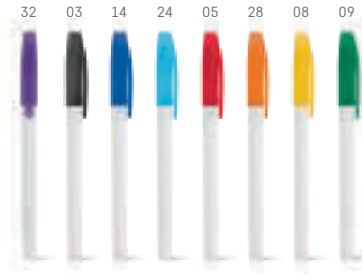

03

STAND • 81138

Ball pen with ABS holder, with sticker on the base to stick to surface.
 ∅ 60 x 160 x 60 mm |
 Ball pen: 11 x 11 x 141 mm
 PDP - 6 x 50 mm

 **LUCY • 81136**

PP ball pen.
∅ 10 x 142 mm
PDP - 6 x 50 mm