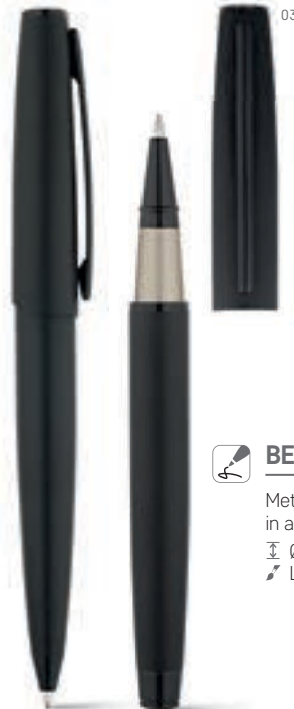

BENTON • 91842

Metal roller and ball pen set. Supplied in a padded gift case.

Ø13 x 136 mm | Case: 185 x 75 x 31 mm
LSR - 5 x 30 mm