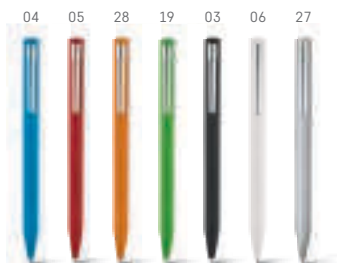

27

27

04

47

CONVEX • 91495

Aluminum and ABS ball pen.
 ∅ 11 x 145 mm
 PDP - 6 x 45 mm

WASS • 81000

Aluminum ball pen with practical and classic design and with a twist mechanism and shiny chrome iron clip. It has a lacquered body with glossy finish and a blue "Cross-type" metal refill of black Dokumental® Ink.