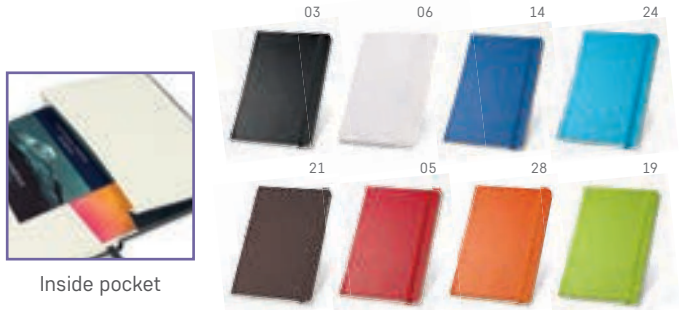

Laser customisation

Inside pocket

Lined sheets

A5

LANYO II • 93590

A5 notebook with 192 lined pages, elastic, inside pocket and pen holder (pen not included).

132 x 213 x 18 mm
 SCR - 95 x 180 mm

A5 TWAIN • 93494
 A5 notepad with 160 ivory pages, inner pocket and hard cover.
 137 x 210 mm
 SCR - 100 x 180 mm