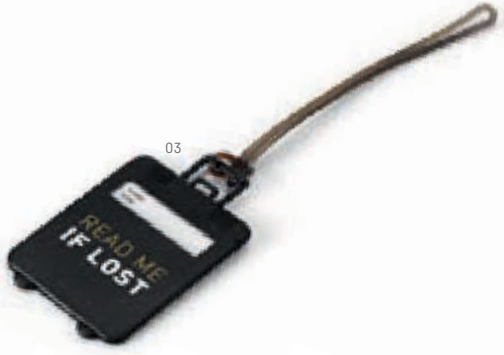

FANNY • 98112

ID tag, ideal for suitcases.
55 x 74 x 3 mm
PDP - 30 x 45 mm