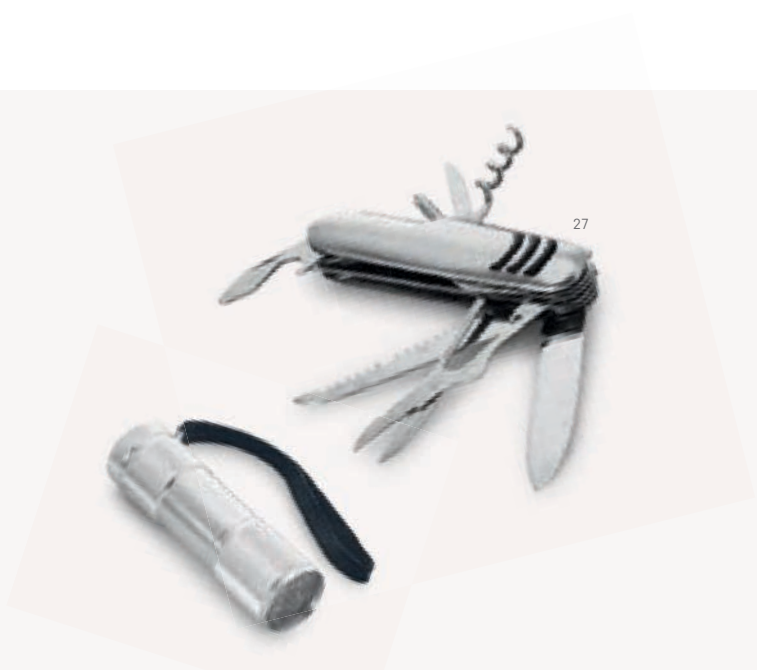

27

Inox **ARAD • 94133**

LED Outdoor kit in stainless steel, metal and aluminum. This kit had a multifunction pocket knife with 11 functions and flashlight (includes 3 AAA batteries). Supplied in a 600D pouch.
☰ Pouch: 84 x 120 x 25 mm
⚡ TRS - 45 x 25 mm