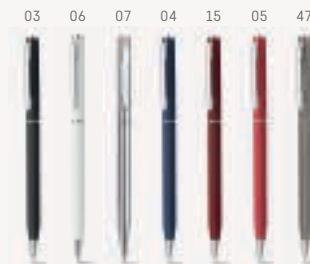

LESLEY METALLIC • 81185

Ball pen with metal clip.
 ∅ 7 x 129 mm
 PDP - 5 x 45 mm

WR

PETTYS • 12531

Inox Stainless steel ball pen.
 ∅ 8 x 131 mm
 LSR - 50 x 5 mm

EDGE • 81126

Aluminum ball pen.
 ∅ 10 x 147 mm
 PDP - 7 x 50 mm