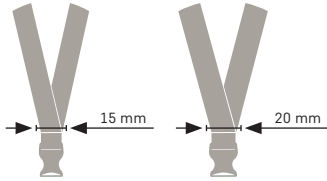

SUBLIMATION

- DIMENSIONS

Thin (15 x 470 mm)
Large (20 x 470 mm)

- COLOR

Sublimation printing
available in CMYK