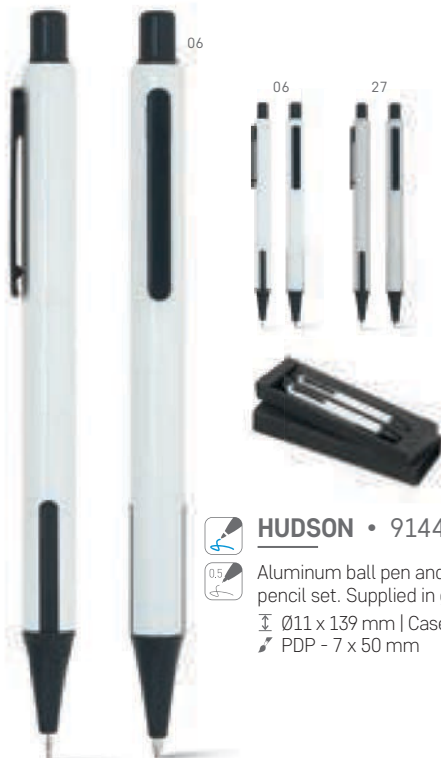

Aluminum roller pen.

∅ 11 x 140 mm

PDP - 7 x 45 mm

BETA ROLLER • 13574

Metal roller pen with soft rubber finish.

∅ 11 x 139 mm

LSR - 35 x 6 mm

HUDSON • 91441