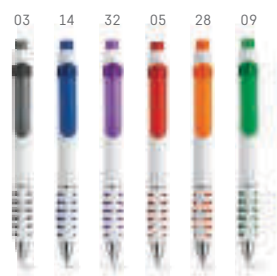

 **THICK • 12310**
 Non-slip UV metallized ball pen with metal clip.
 ∅ 14 x 137 mm
 PDP - 40 x 8 mm

 **AISHA • 13925**
 Ball pen with clip.
 ∅ 12 x 140 mm
 PDP - 20 x 4 mm

 **ZELDA • 12581**
 Non-slip ball pen with clip.
 ∅ 12 x 145 mm
 PDP - 35 x 3 mm